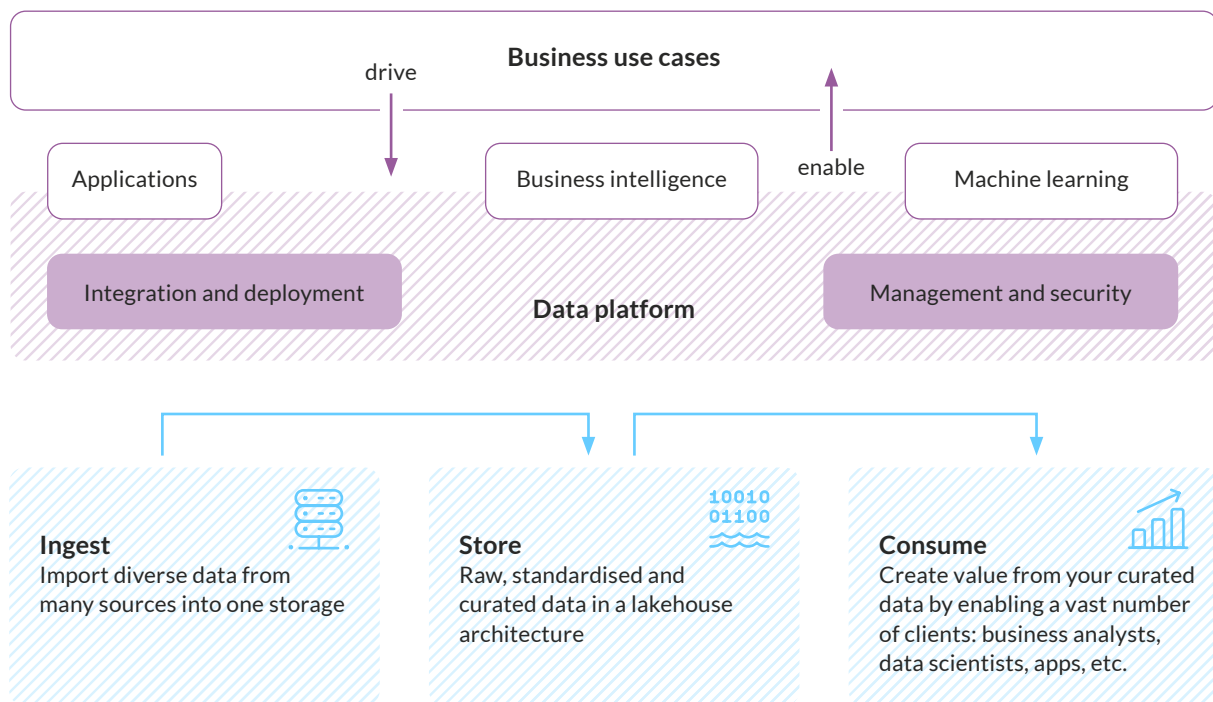

Data Platform and Self-Service Analytics

Enable your business teams to derive valuable insights in near real-time without having to go through IT or data experts.

Unlock the power of your vast pools of valuable distributed data and propel your business to new heights by establishing a central data platform as a foundation for self-service analytics built on cutting-edge Microsoft technology. Collect raw OT and business data in near real-time. Curate information by organising and maintaining data sets so that business stakeholders are presented with relevant data in an accessible format. Say farewell to the chaos of isolated data silos and say hello to the efficiency of a unified data ecosystem!

Benefits

- Comprehensive, enterprise-wide unified data model
- Governed information access
- Harness the intuitive power of self-service analytics (based on standard tools like PowerBI)
- ✓ Scalable data platform
- ✓ Applied data governance
- ✓ Target platform architecture
- ✓ Operational readiness