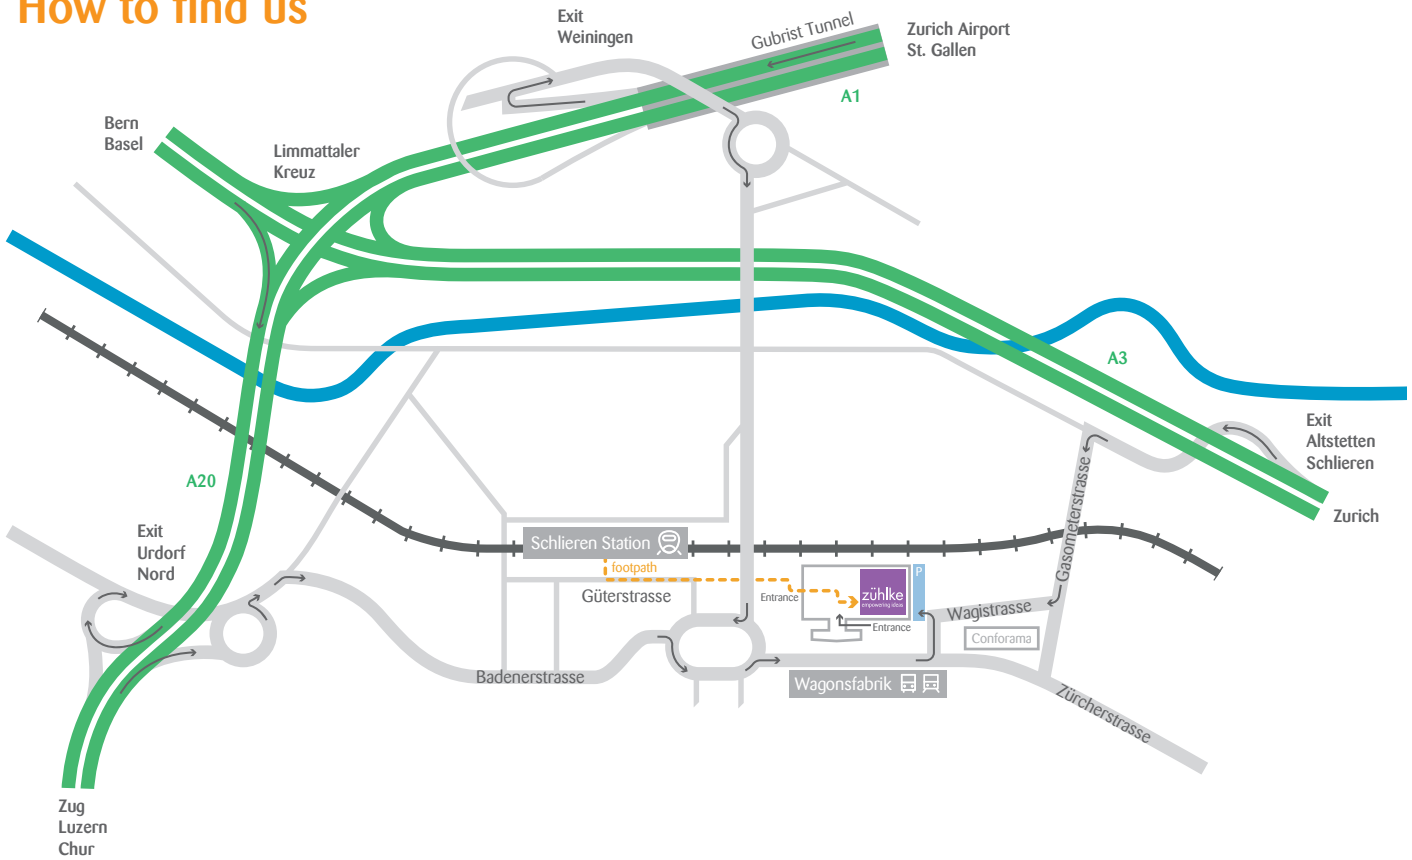

### By train

Take S-Bahn lines 11 or 12 from Zurich main station towards Dietikon, leave the train at Schlieren station; take the underpass direction centre

[Google Maps](#)

### By tram

Line 2, Wagonsfabrik

### By car

- Coming from Bern/Basel: A1/3 motorway, take the Urdorf turning at the Limmattaler intersection (Limmattaler Kreuz), take the Urdorf Nord exit
- Coming from Zug/Lucerne/Chur: A3/4 motorway, take the Urdorf Nord exit
- Coming from St. Gallen/Zurich Airport: Nordring motorway towards Bern/Basel, take the Weiningen exit (immediately after Gubrist Tunnel), turn right at the traffic lights, carry straight on
- Coming from Zurich City: Take the Altstetten/Schlieren exit