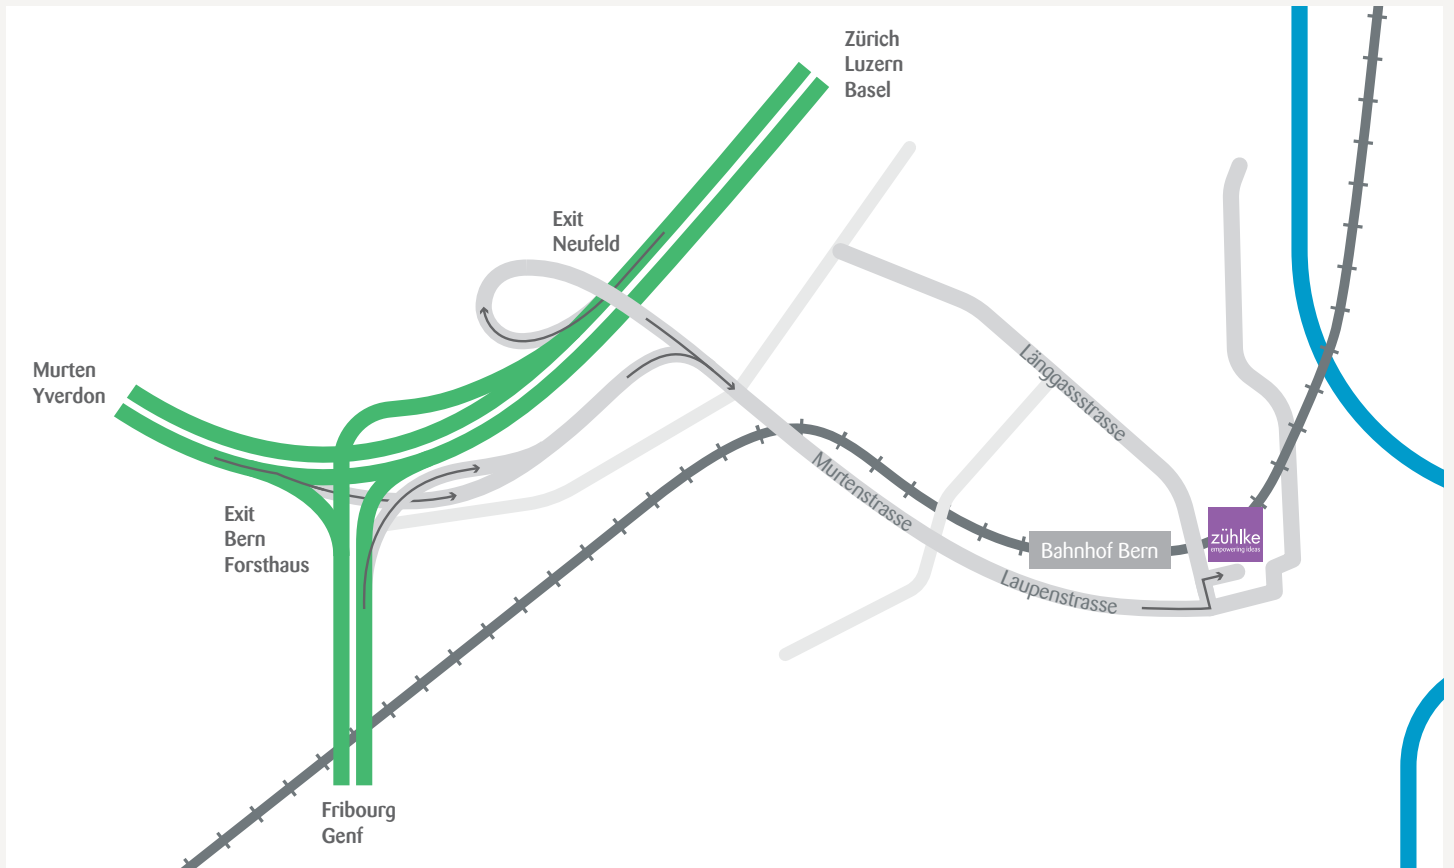

How to find us

Zühlke Engineering Switzerland in Bern

By train, bus and tram

[Google Maps](#)

The Zühlke office is located in the PostParc building, next to Bern's main station. When arriving at the station you have two options:

1. You can reach the office [directly via the 'Welle' platform overpass](#), using the exit in the direction to Länggasse and Schanzenstrasse. Cross the Schanzenstrasse at the traffic light, turn right, walk around 50m towards Bubenbergplatz and turn left to Bogenschützenstrasse, the office will be on your left.
2. You can leave the station building via the [north exit and reach Zühlke through the Postal bus station](#). This is the recommended route if, for example, you are coming from the RBS station. Follow the bus signs to get to the "Post Bus" station and walk across the station using the left side. Continue straight until you see the post office entrance on the left. Turn left after the post office, walk down the stairs and turn left again. The office entrance will be in front of you.

By car

Our office is in the city center and you can reach it from all directions. Take the A1 freeway, and then the Forsthaus or Neufeld exit. Towards the city center in the direction of Insel Spital.