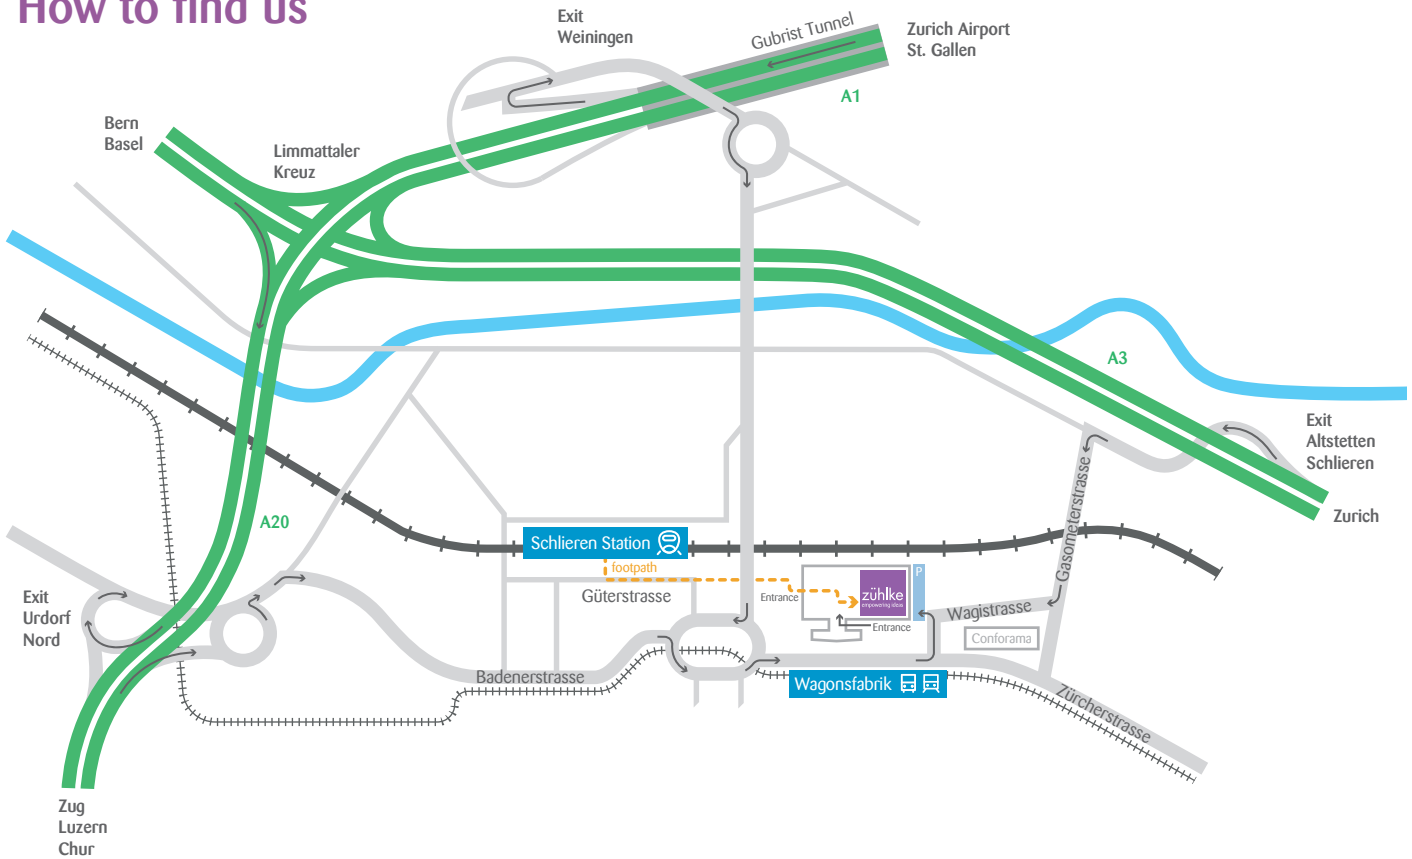

How to find us

By train

Take S-Bahn lines 11 or 12 from Zurich main station towards Dietikon, leave the train at Schlieren station; take the underpass direction centre

By tram

Line 2 or 20, Wagnersfabrik

By bus

201, 302, 303, 307, 308 to Schlieren railway station

By car

- Coming from Bern/Basel: A1/3 motorway, take the Urdorf turning at the Limmattaler intersection (Limmattaler Kreuz), take the Urdorf Nord exit
- Coming from Zug/Lucerne/Chur: A3/4 motorway, take the Urdorf Nord exit
- Coming from St. Gallen/Zurich Airport: Nordring motorway towards Bern/Basel, take the Weiningen exit (immediately after Gubrist Tunnel), turn right at the traffic lights, carry straight on
- Coming from Zurich City: Take the Altstetten/Schlieren exit