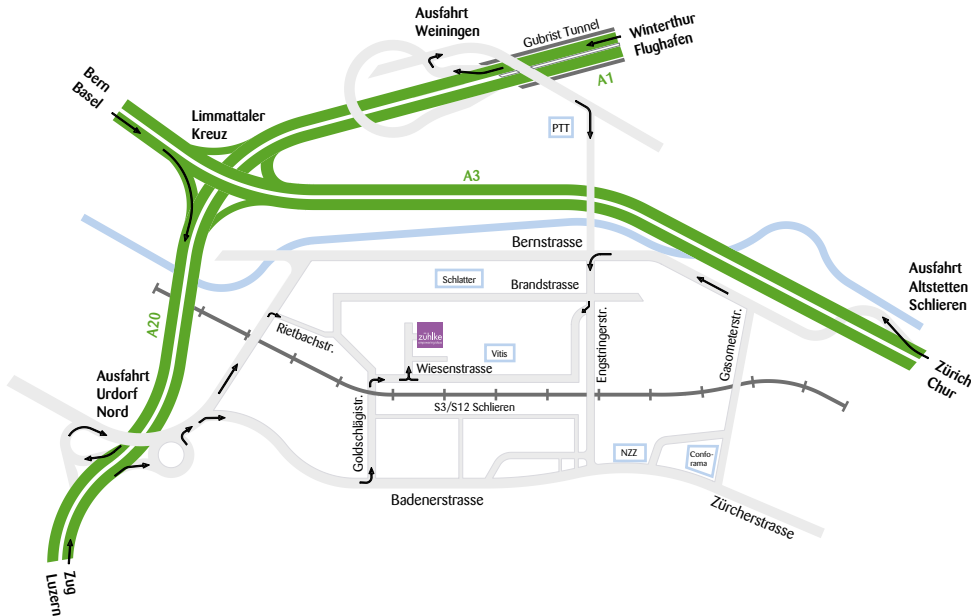

How to find us

By car coming from Bern/Basle:

- A1 motorway. Take the Urdorf turning at the Weinger intersection (Weinger Kreuz).
- Take the Urdorf Nord exit.
- Follow the signs for Schlieren, turn left towards Industrie Goldschlägi, under the railway bridge and take the next right.

By car coming from St Gallen/Zurich Airport:

- Nordring motorway towards Bern/Basle.
- Take the Weiningen exit (immediately after Gubristtunnel).
- Turn right at the traffic lights, carry straight on.
- Turn right towards Schlieren, straight on at the major crossroads, take 2nd right, past Vitis tennis hall.

By S-Bahn (suburban train):

- Take S-Bahn lines 3 or 12 from Zurich main station towards Dietikon. Our building is north of the Schlieren railway station, right besides the Vitis tennis centre (approx. 2 minutes walk).