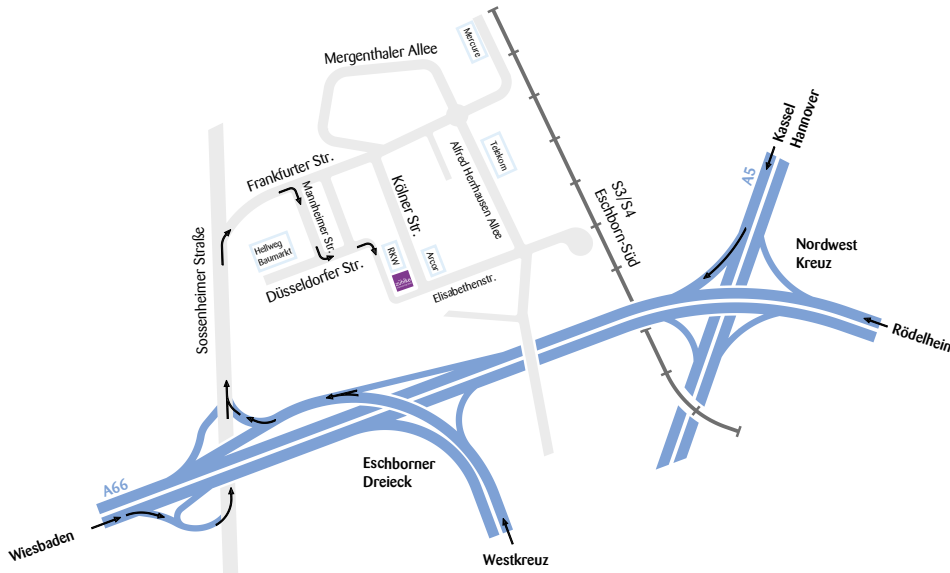

How to find us

By car from Frankfurt Airport, head south:

- Take the A5 autobahn towards Kassel.
- After approx. 10 km, “Westkreuz Frankfurt” (west junction).
- At “Westkreuz” take the A 648 exit to Wiesbaden.
- After approx. 5 km, take the Eschborn exit.
- Turn right at the intersection into Frankfurter Straße (“Gewerbegebiet Süd”, south industrial park).
- Turn right into the first street to the right, Mannheimer Straße.
- Go to the end of this street and turn left into Düsseldorf Straße.

By car from the north:

- Take the A5 autobahn towards Frankfurt am Main.
- At “Nordwest Kreuz” (northwest junction) take the A 66 exit to Mainz/Wiesbaden.
- After approx. 1.5 km, take the Eschborn exit.
- Drive onto Sossenheimer Straße.
- Turn right at the intersection into Frankfurter Straße (“Gewerbegebiet Süd”, south industrial park).

- Turn right into the first street to the right, Mannheimer Straße.
- Go to the end of this street and turn left into Düsseldorf Straße.

By public transport:

- From “Hauptbahnhof” Frankfurt/Main (main train station in Frankfurt)
- A5 motorway towards Frankfurt
- Take the S 3 or S 4 (Schnellbahn = commuter train) in the direction of Bad Soden or Kronberg.
- Get out at the “Eschborn Süd” stop.
- Proceed on foot:
- Walk along Elisabethenstraße; our building is at the end of this Street.
- You have to walk around the building to get to the main entrance, which is on Düsseldorf Straße.