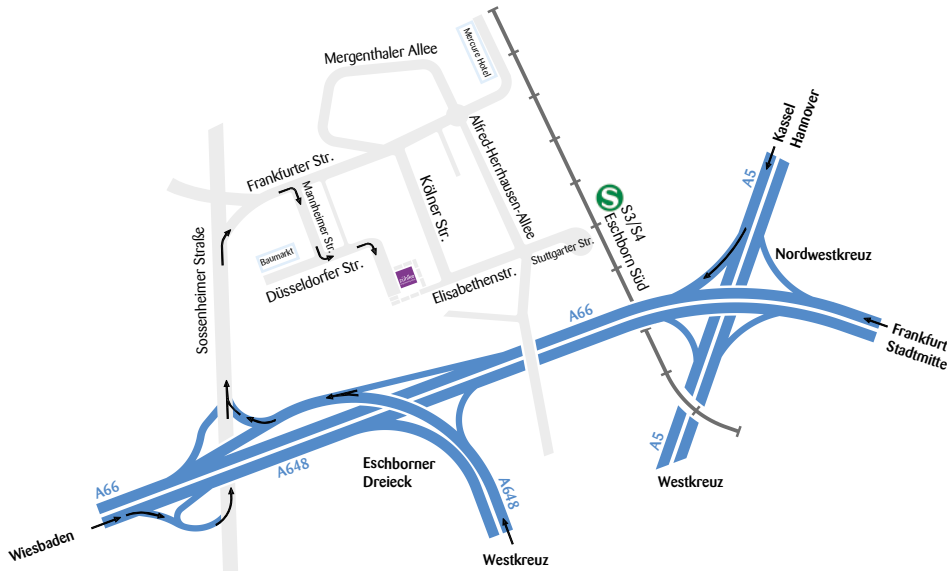

How to find us

By car from the south:

- Take the A5 autobahn towards Kassel.
- After approx. 10 km, at “Westkreuz Frankfurt” (west junction) take the A 648 exit to Wiesbaden.
- After approx. 5 km, take the Eschborn exit.
- Turn right at the intersection into Frankfurter Straße – “Gewerbegebiet Süd” (south industrial park).
- Take the first street to the right (Mannheimer Straße).
- Drive to the end of this street and turn left into Düsseldorf Straße.

By car from the north:

- Take the A5 autobahn towards Frankfurt am Main.
- At „Nordwest Kreuz“ (northwest junction) take the A 648 exit to Wiesbaden.
- After approx. 5 km, take the Eschborn exit.
- Turn right at the intersection into Frankfurter Straße (“Gewerbegebiet Süd”, south industrial park).
- Turn right into the first street to the right, Mannheimer Straße.
- Go to the end of this street and turn left into Düsseldorf Straße.

Car Park

Parking is possible in front of our office building.

By public transport:

- From “Hauptbahnhof” Frankfurt/Main (main train station in Frankfurt)
- Take the S 3 or S 4 (S-Bahn) in the direction of Bad Soden or Kronberg.
- Get out at the “Eschborn Süd” stop.
- Proceed on foot: Walk along Stuttgarter Straße and then Elisabethenstraße; our building is at the end of this Street.
- Walk around the building to get to the main entrance, which is on Düsseldorf Straße.