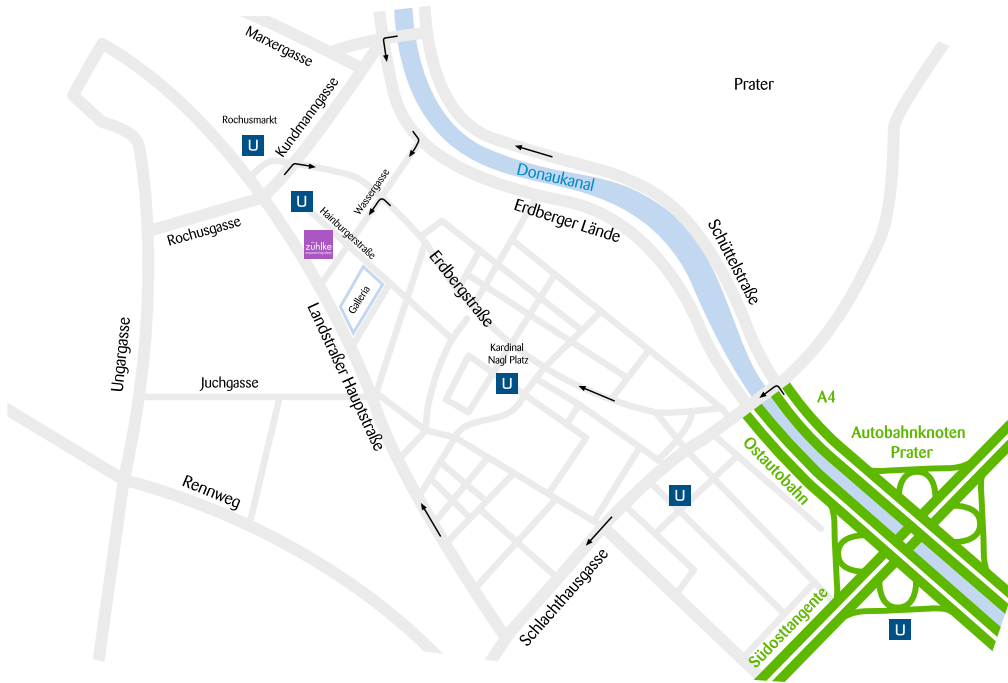

How to find us

Travel by car:

- Coming from the airport A4 or the Süd-Ost-Tangente (A21) until exit Erdberg, turn left and drive over the bridge „Stadionbrücke“, then in the Schlachthausgasse (B221), then turn right into Landstraßer Hauptstraße.
- Downtown in the 3. „Bezirk“ and then via Landstraßer Hauptstraße to Zühlke or via Erdberger Lände turning right in the Wassergasse until Hainburgerstraße or to Landstraßer Hauptstraße; Entrance is possible via both streets.

Parking

Underground parking in the Shopping Center Galleria, Landstraßer Hauptstraße 99, otherwise you have to buy a parking ticket for a short-term parking zone in the whole area of the town.

You'll find our office via Hainburgerstraße (see „By U-Bahn“) or via Landstraßer Hauptstraße (see „By Bus“).

By U-Bahn

Line U3, station Rochusgasse, Exit Hainburgerstraße, turn right after 20 metres into the passage. You find Zühlke in the passage on the right side at the first door at YOUR OFFICE – Managed Business Services.

By Bus

Line 74A until station Hintzerstraße. Walk heading out of town and go to the other side of the street at the traffic light. In the passage (blue buildings, marked with „U-Bahn“) you find us at the back end behind the last door on the left side signed YOUR OFFICE – Managed Business Services.