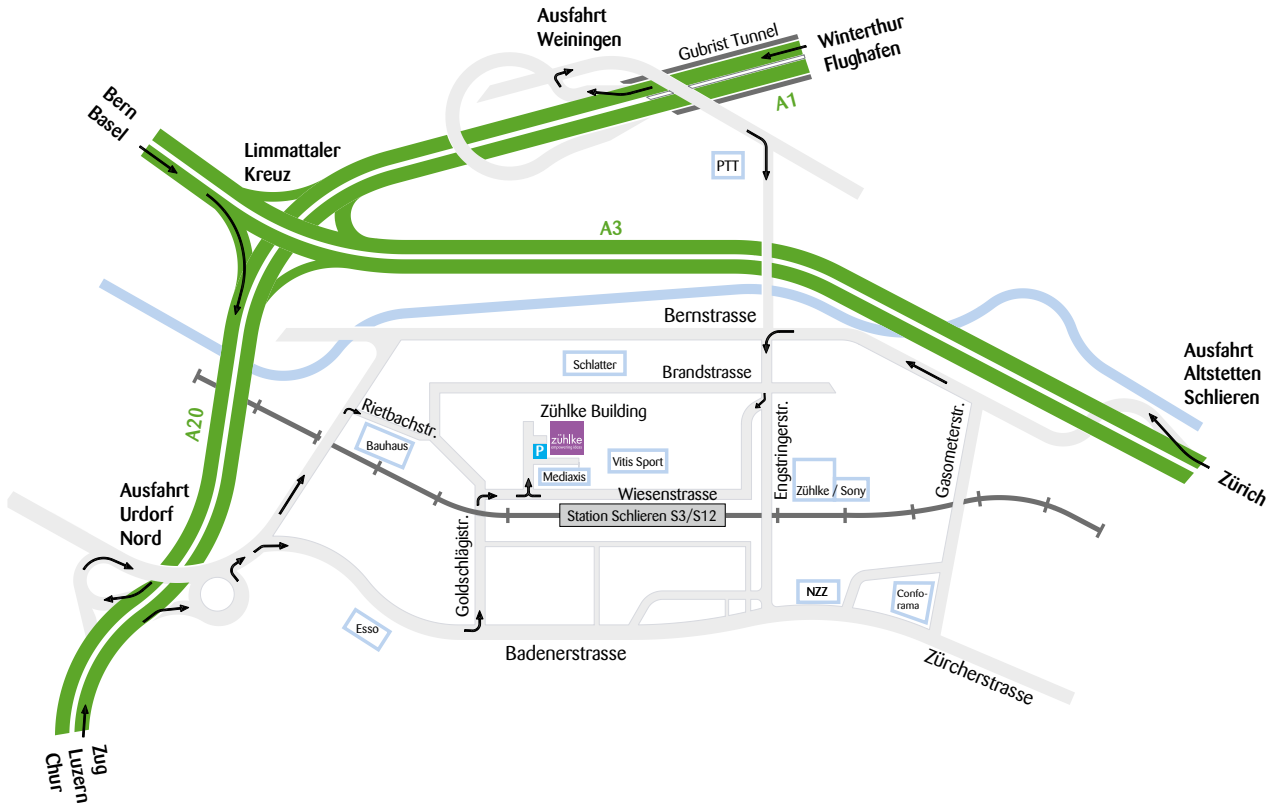

How to find us

Zühlke Engineering

By car coming from Bern/Basle:

- A1/3 motorway. Take the Urdorf turning at the Limmattaler intersection (Limmattaler Kreuz).
- Take the **Urdorf Nord** exit, then see below

By car coming from Zug/Luzern/Chur:

- A3/4 motorway, take the **Urdorf Nord** exit.
- Follow the signs for Schlieren, turn left towards Industrie Goldschlägi, under the railway bridge and take the next right.

By car coming from St.Gallen/Zurich Airport:

- Nordring motorway towards Bern/Basle.
- Take the **Weiningen** exit (immediately after Gubristunnel).
- Turn right at the traffic lights, carry straight on.
- Turn right towards Schlieren, straight on at the major crossroads, take 2nd right, pass Vitis sport center, turn right.

By S-Bahn (suburban train):

Take S-Bahn lines 3 or 12 from Zurich main station towards Dietikon, exit at Schlieren station.

Timetable: www.zvv.ch

Exit to Zühlke: Take the rear exit at the west side of the platform, turn right and follow northbound through the underpass.